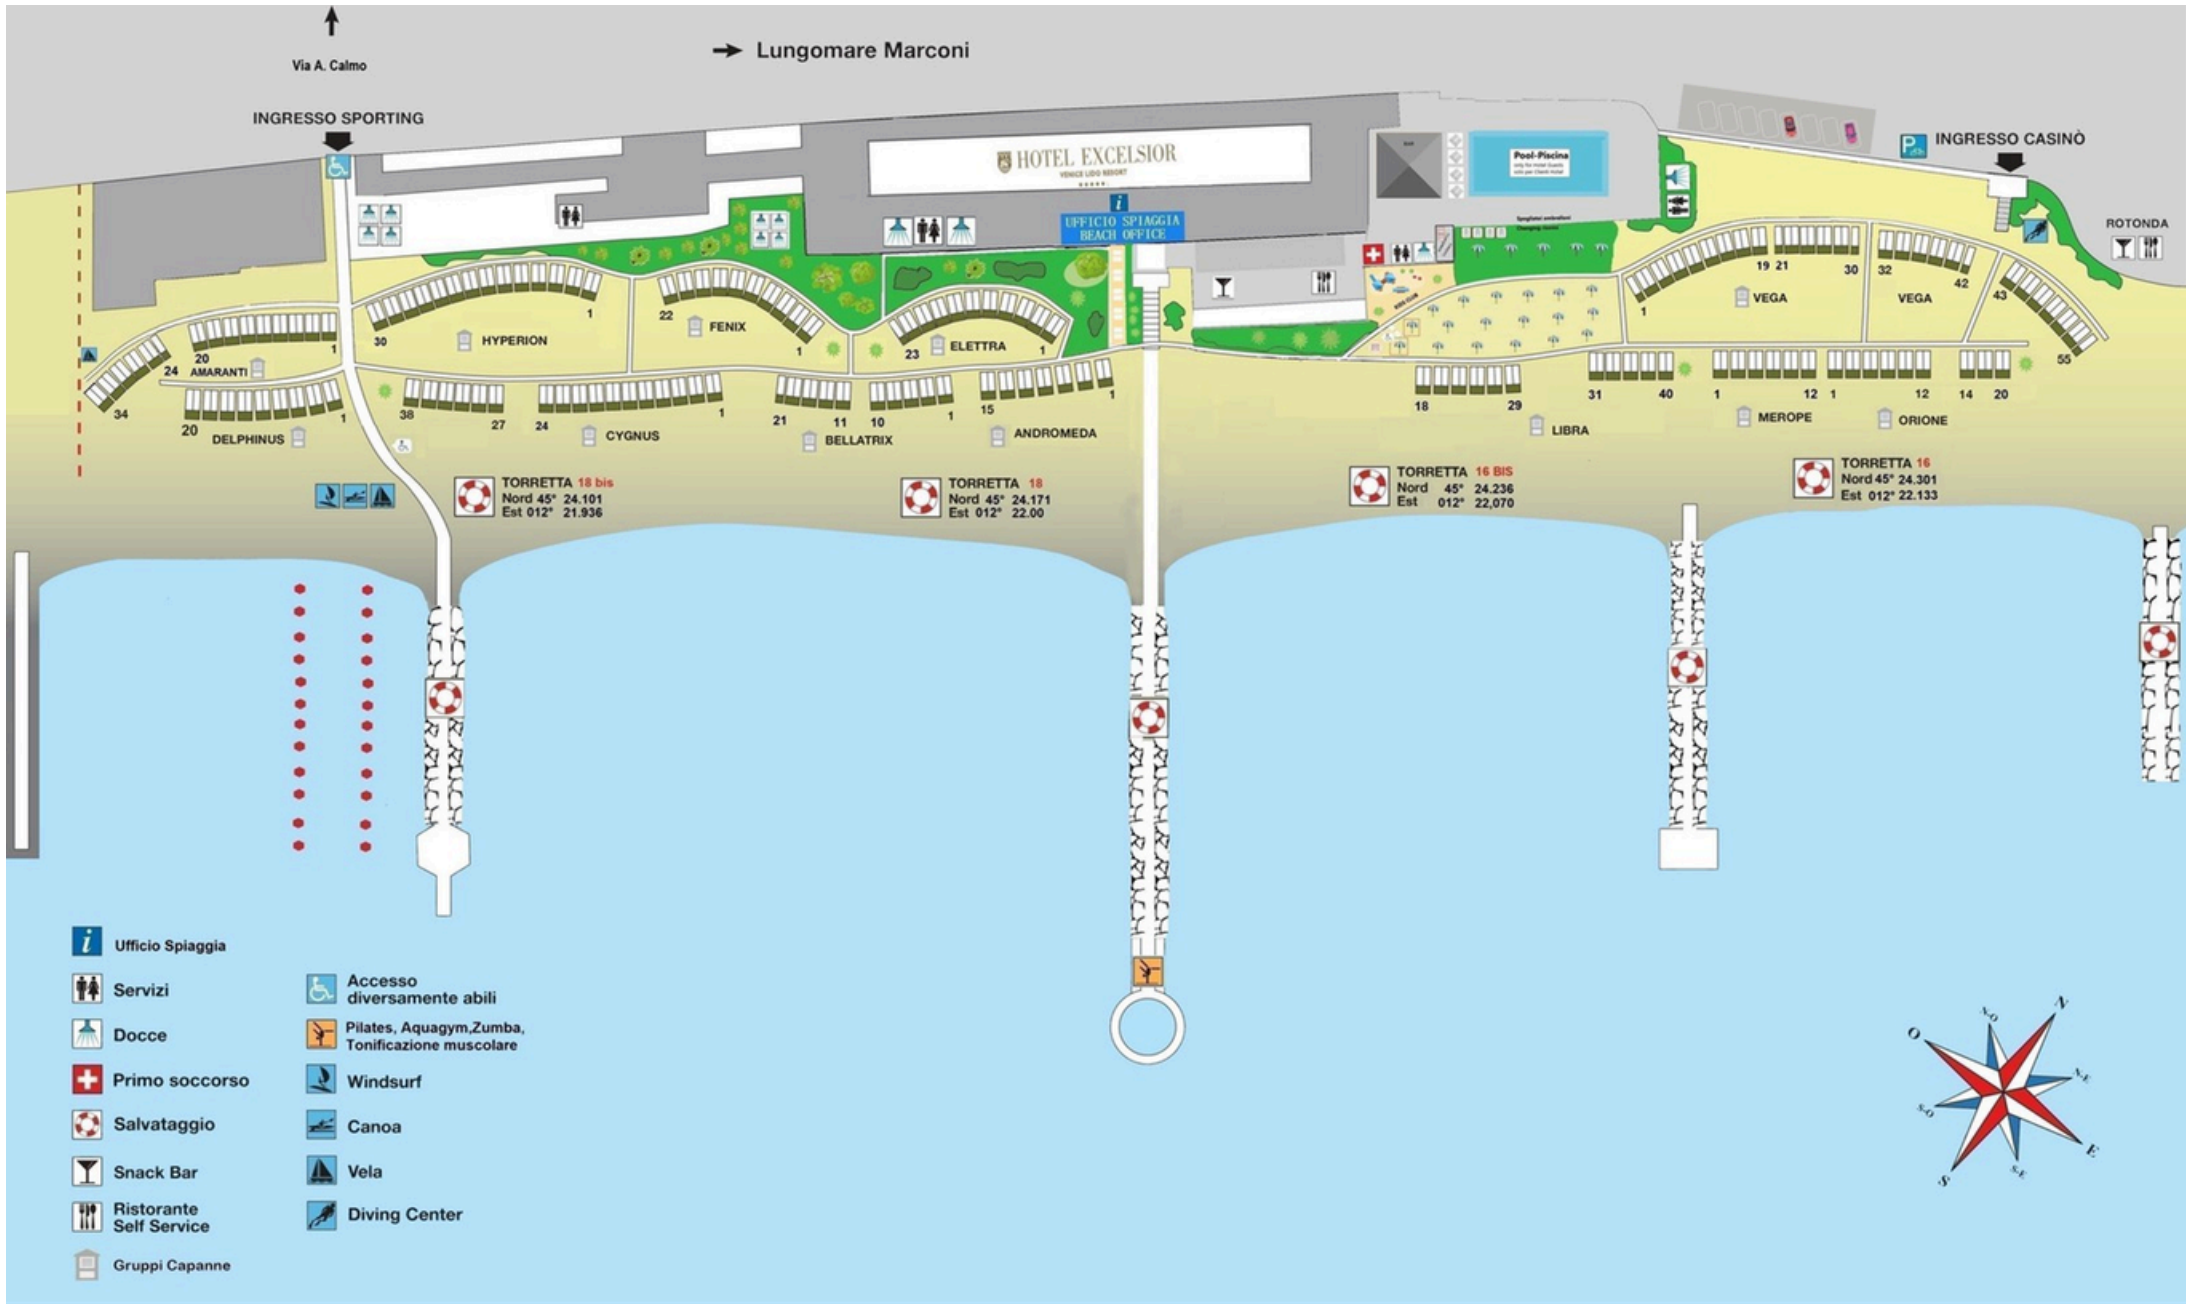

- Ufficio Spiaggia
- Servizi
- Docce
- Primo soccorso
- Salvataggio
- Snack Bar
- Ristorante Self Service
- Gruppi Capanne
- Accesso diversamente abili
- Pilates, Aquagym, Zumba, Tonificazione muscolare
- Windsurf
- Canoa
- Vela
- Diving Center